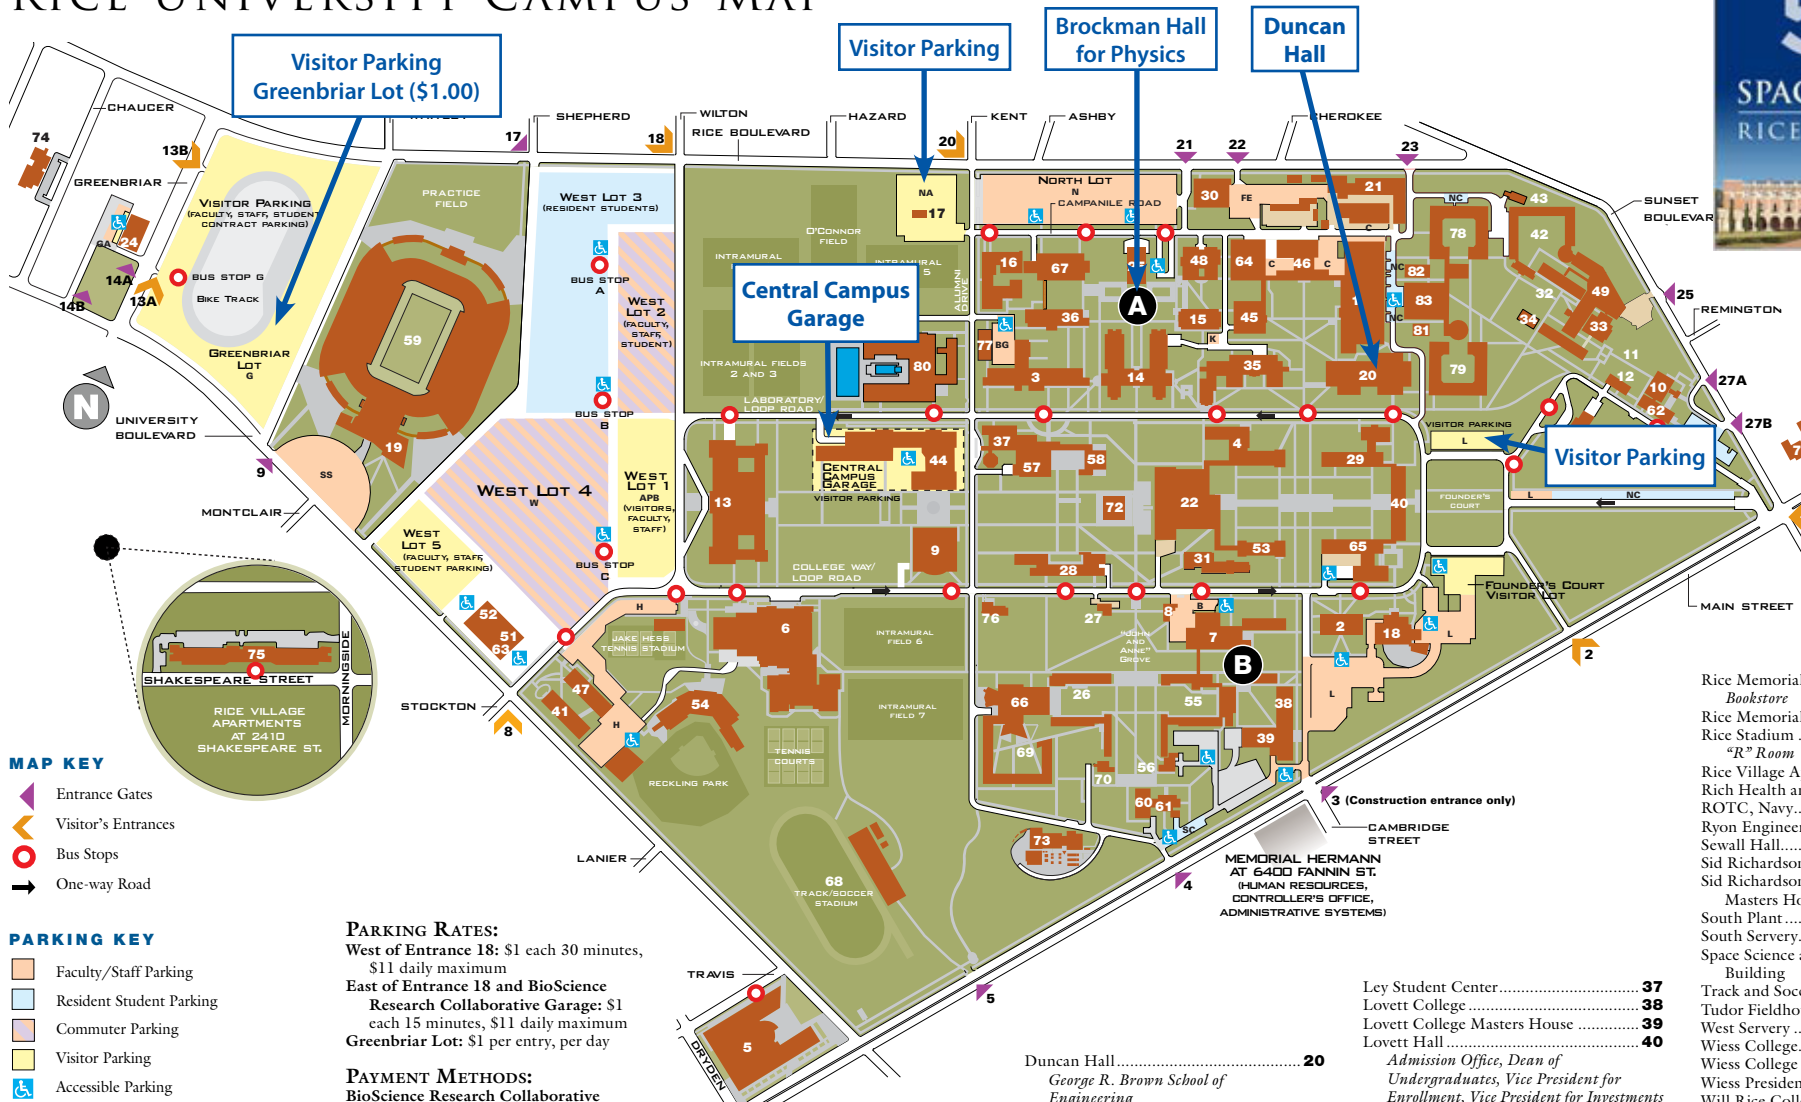

RICE UNIVERSITY CAMPUS MAP

- MAP KEY**
- Entrance Gates
 - Visitor's Entrances
 - Bus Stops
 - One-way Road

- PARKING KEY**
- Faculty/Staff Parking
 - Resident Student Parking
 - Commuter Parking
 - Visitor Parking
 - Accessible Parking

- PARKING LOTS:**
- APB** Alice Pratt Brown Hall Lot
 - B** Baker College—Housing & Dining Lot
 - BG** Biology—Geology Lot
 - BRC** BioScience Research Collaborative Garage
 - C** Campanile Lot
 - CG** Central Campus Garage
 - FE** Facilities, Engineering and Planning Lot
 - G** Greenbriar Lot
 - GA** Greenbriar Annex
 - H** Hess Court Lot
 - K** Keck Lot
 - L** Lovett Lot
 - N** North Lot
 - NA** North Annex Lot
 - NC** North Colleges Residents Lot
 - SC** South Colleges Residents Lot
 - SS** South Stadium Lot
 - W** West Lot

PARKING RATES:
 West of Entrance 18: \$1 each 30 minutes, \$11 daily maximum
 East of Entrance 18 and BioScience Research Collaborative Garage: \$1 each 15 minutes, \$11 daily maximum
 Greenbriar Lot: \$1 per entry, per day

- Rice Memorial Center **57**
Bookstore
- Rice Memorial Chapel **58**
- Rice Stadium **59**
"R" Room
- Rice Village Apartments **75**
- Rich Health and Wellness Center **62**
- ROTC, Navy **63**
- Ryon Engineering Laboratory **64**
- Sewall Hall **65**
- Sid Richardson College **60**
- Sid Richardson College **61**
Masters House
- South Plant **73**
- South Servery **66**
- Space Science and Technology Building **67**
- Track and Soccer Stadium **68**
- Tudor Fieldhouse **6**
- West Servery **83**
- Wiess College **69**
- Wiess College Masters House **70**
- Wiess President's House **71**
- Will Rice College **55**
- Will Rice College Masters House **56**