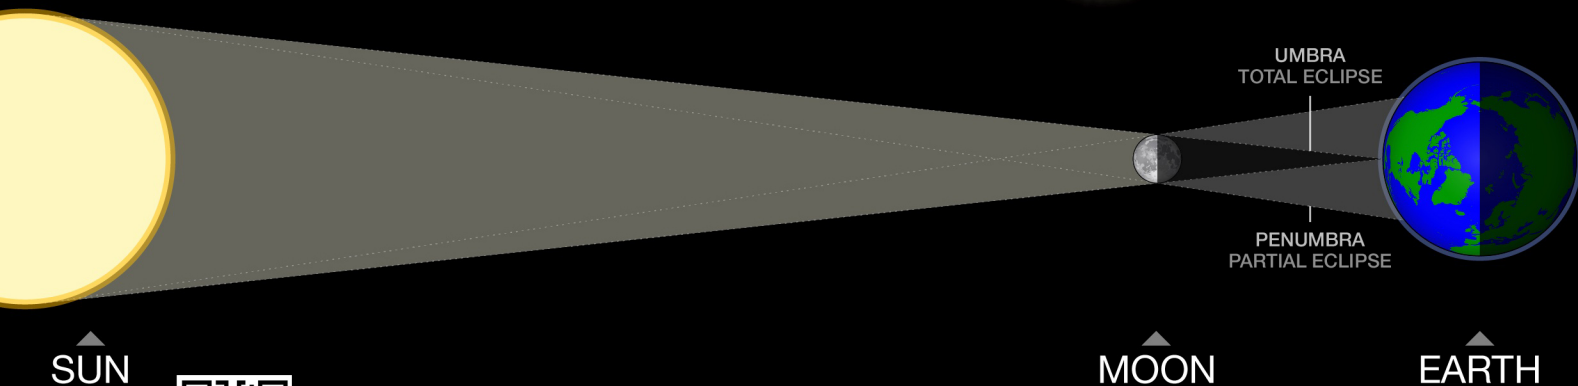

(SIZE AND DISTANCE NOT TO SCALE)

TOTAL ECLIPSE

APRIL 8, 2024

(SIZE AND DISTANCE NOT TO SCALE)

<https://space.rice.edu/eclipse>