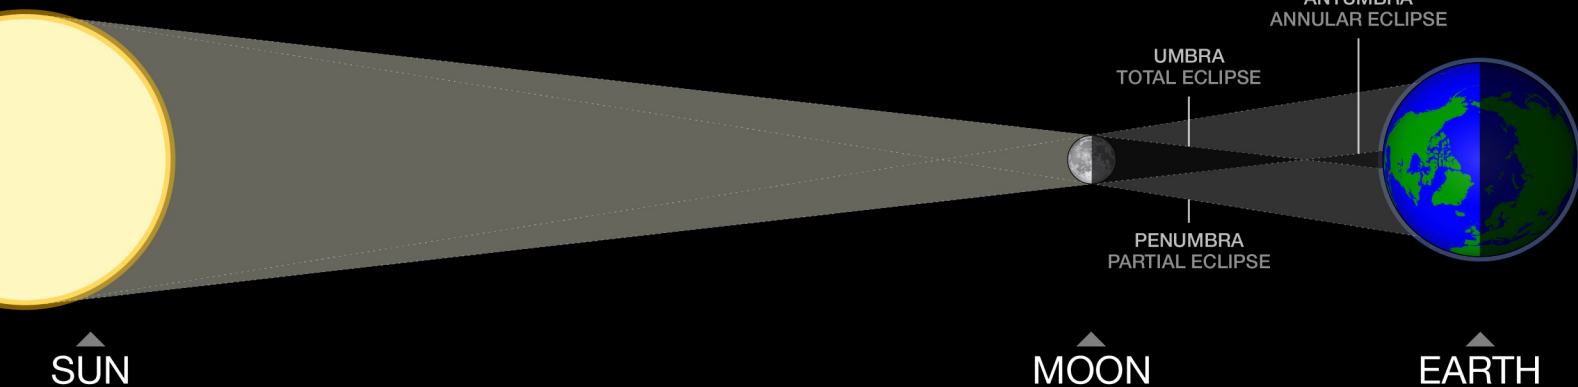

(SIZE AND DISTANCE NOT TO SCALE)

TOTAL ECLIPSE

APRIL 8, 2024

(SIZE AND DISTANCE NOT TO SCALE)

<https://space.rice.edu/eclipse>